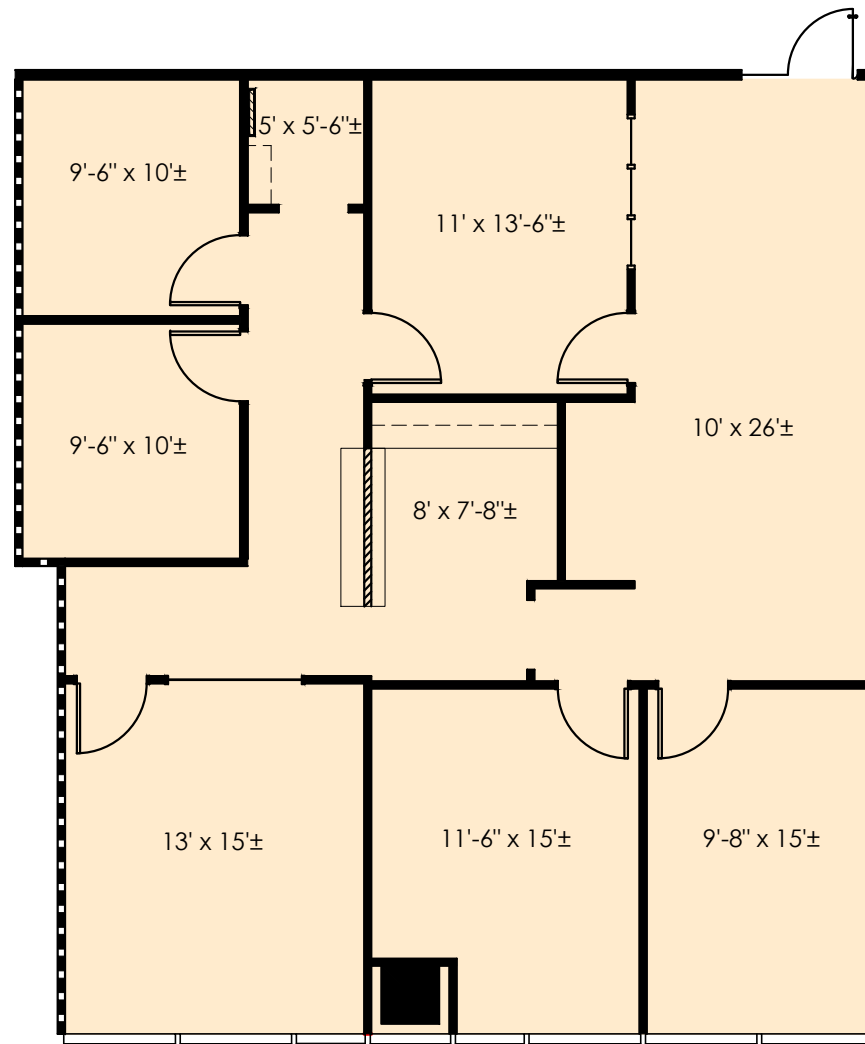

## SUITE 380

1,783 RSF

5700 GRANITE PARKWAY  
PLANO, TX 75024  
GRANITEPARK2.COM

**Granite**  
www.graniteprop.com