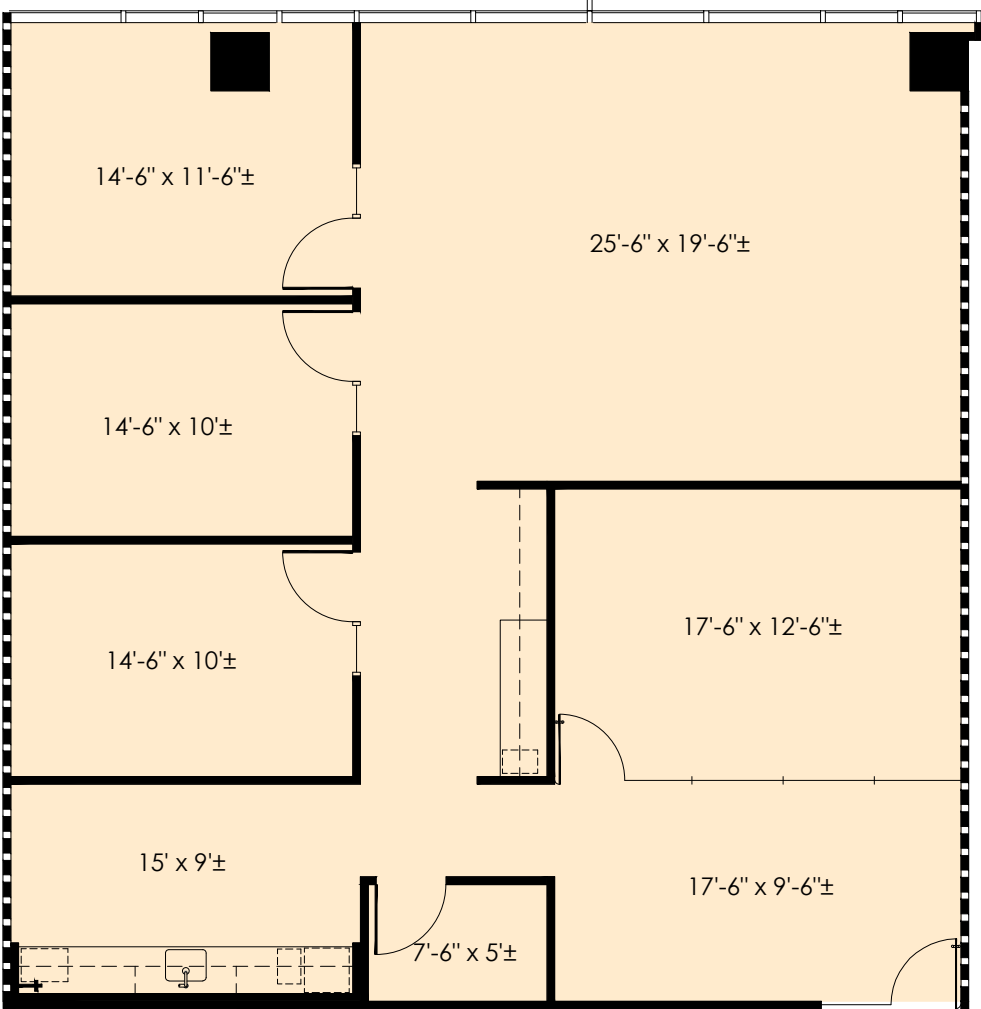

GranitePark2

VIRTUAL TOUR

SUITE 270

2,074 RSF

5700 GRANITE PARKWAY
PLANO, TX 75024
GRANITEPARK2.COM

Granite
www.graniteprop.com