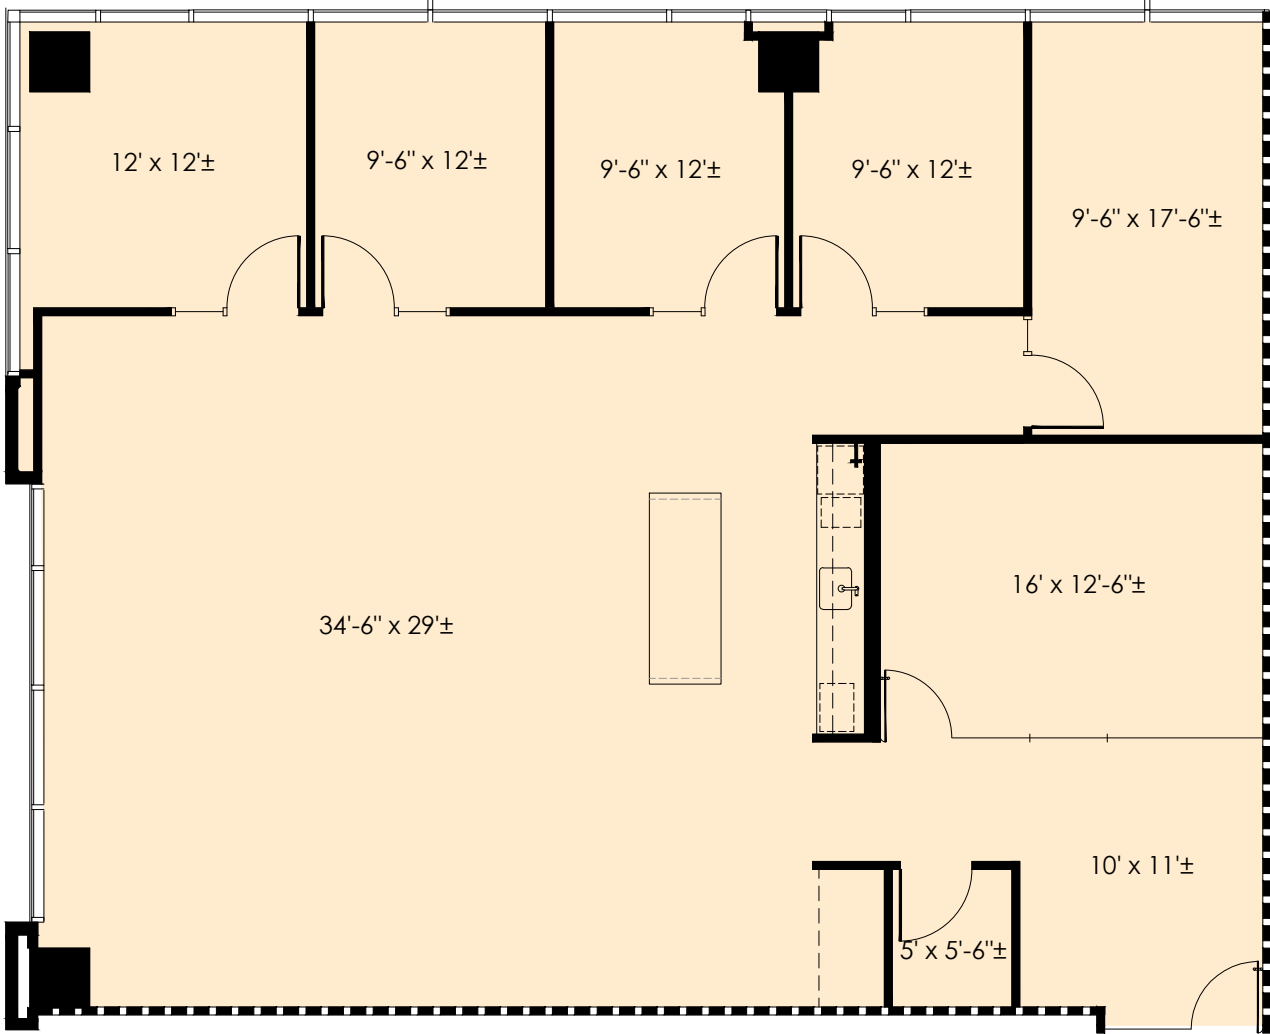

GranitePark2

VIRTUAL TOUR

SUITE 260

2,691 RSF

5700 GRANITE PARKWAY
PLANO, TX 75024
GRANITEPARK2.COM

Granite
www.graniteprop.com