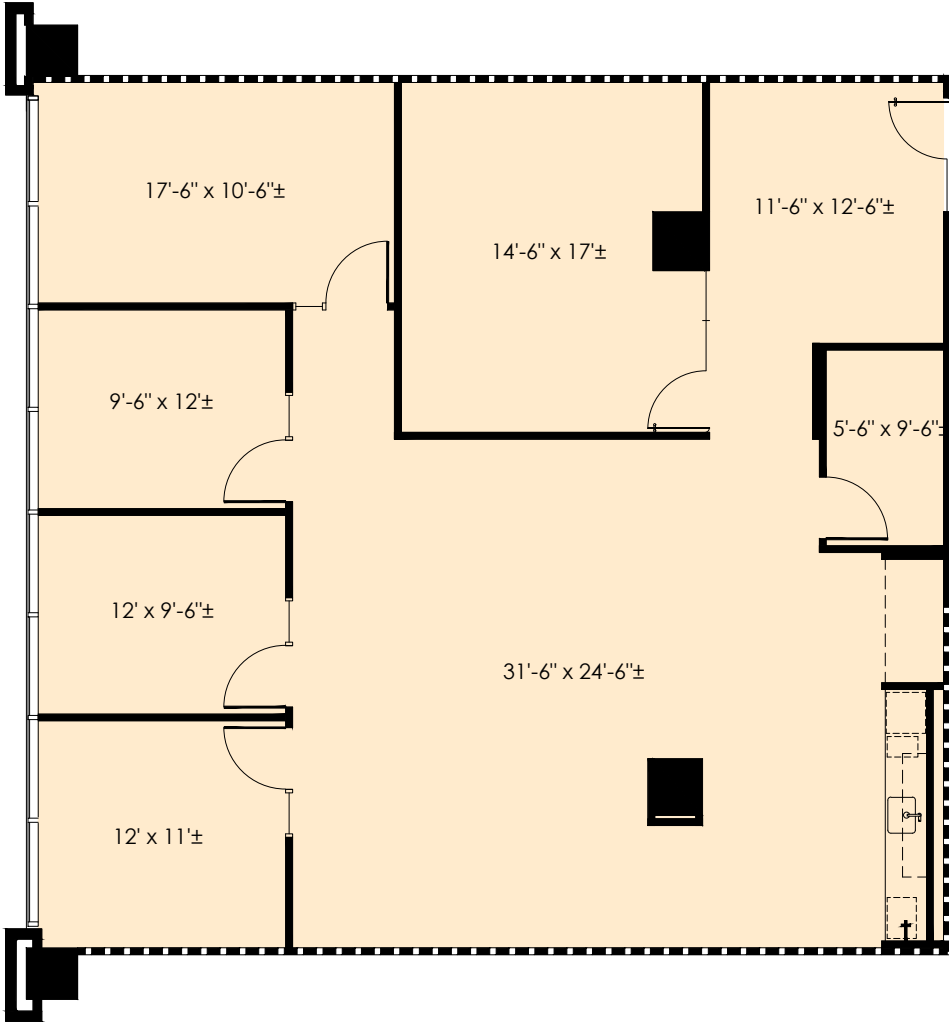

GranitePark2

VIRTUAL TOUR

SUITE 250

2,340 RSF

5700 GRANITE PARKWAY
PLANO, TX 75024
GRANITEPARK2.COM

Granite
www.graniteprop.com