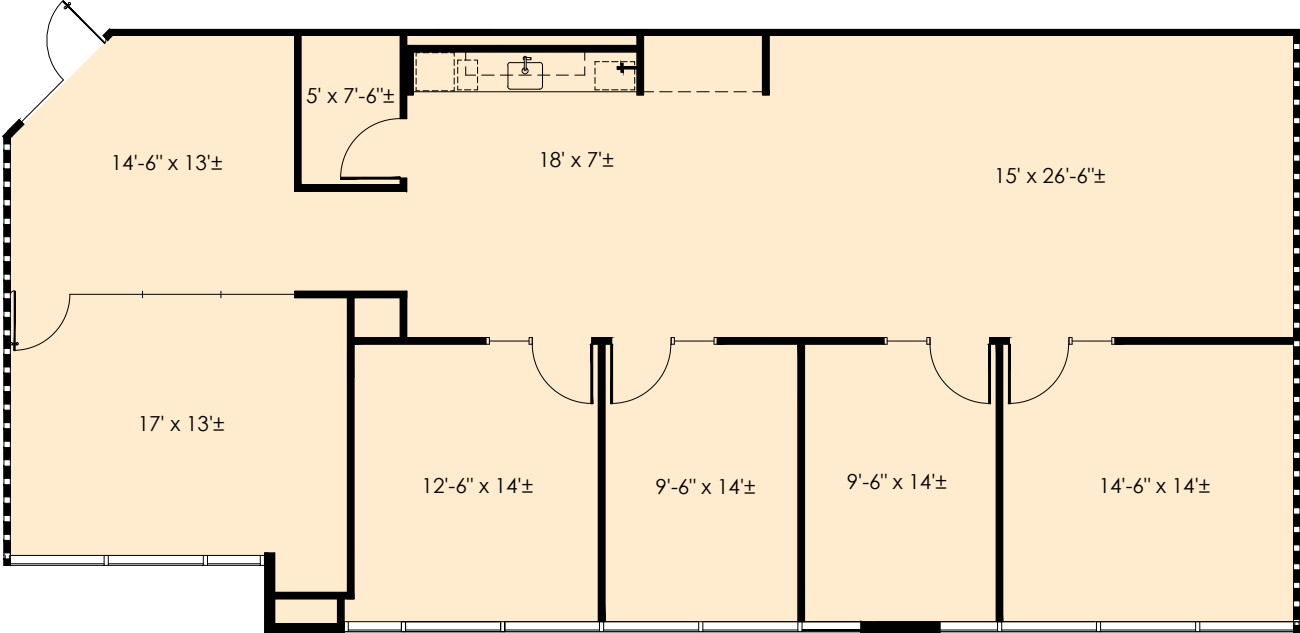

## SUITE 230

2,230 RSF

5700 GRANITE PARKWAY  
PLANO, TX 75024  
GRANITEPARK2.COM

**Granite**  
www.graniteprop.com