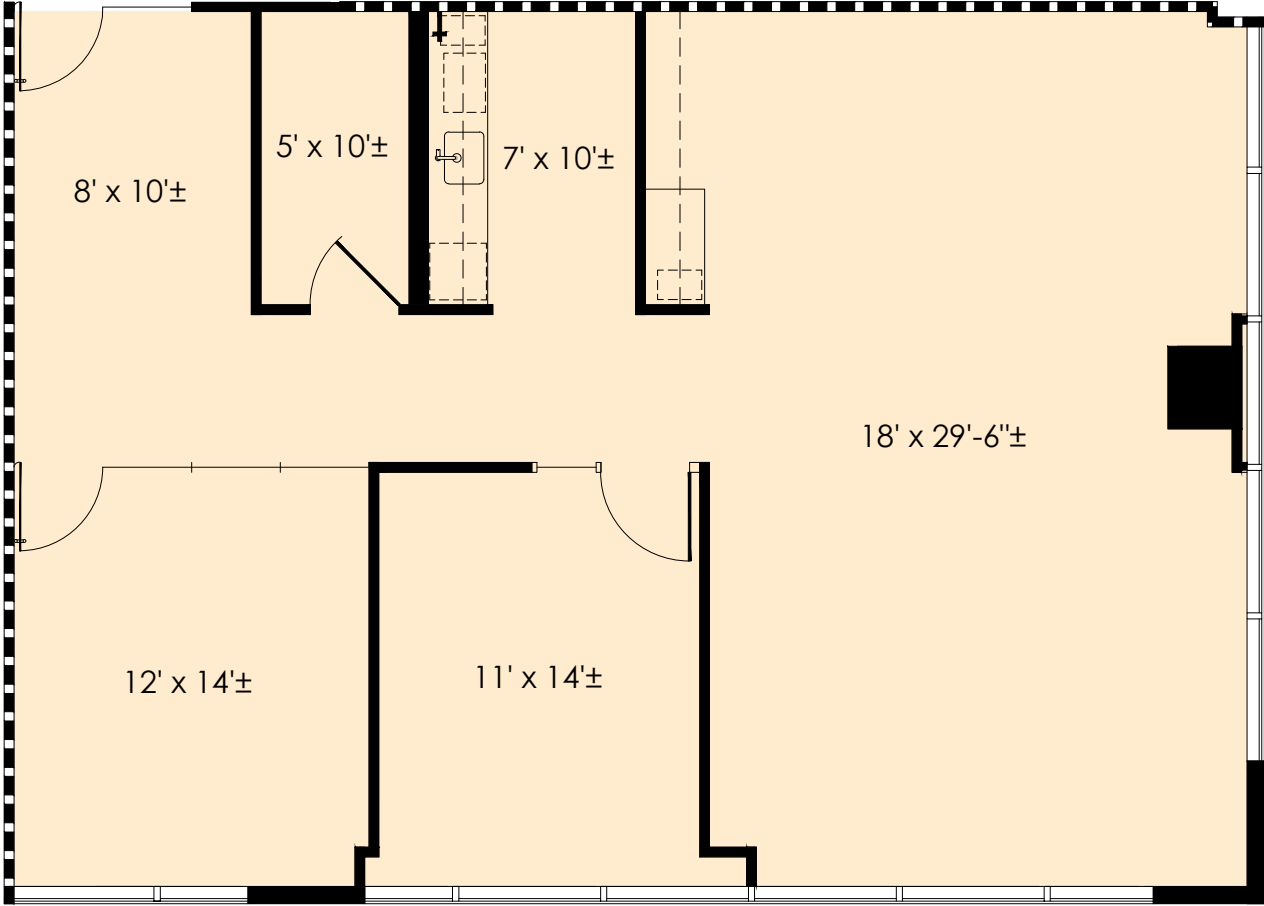

GranitePark2

VIRTUAL TOUR

SUITE 220

1,532 RSF

5700 GRANITE PARKWAY
PLANO, TX 75024
GRANITEPARK2.COM

Granite
www.graniteprop.com