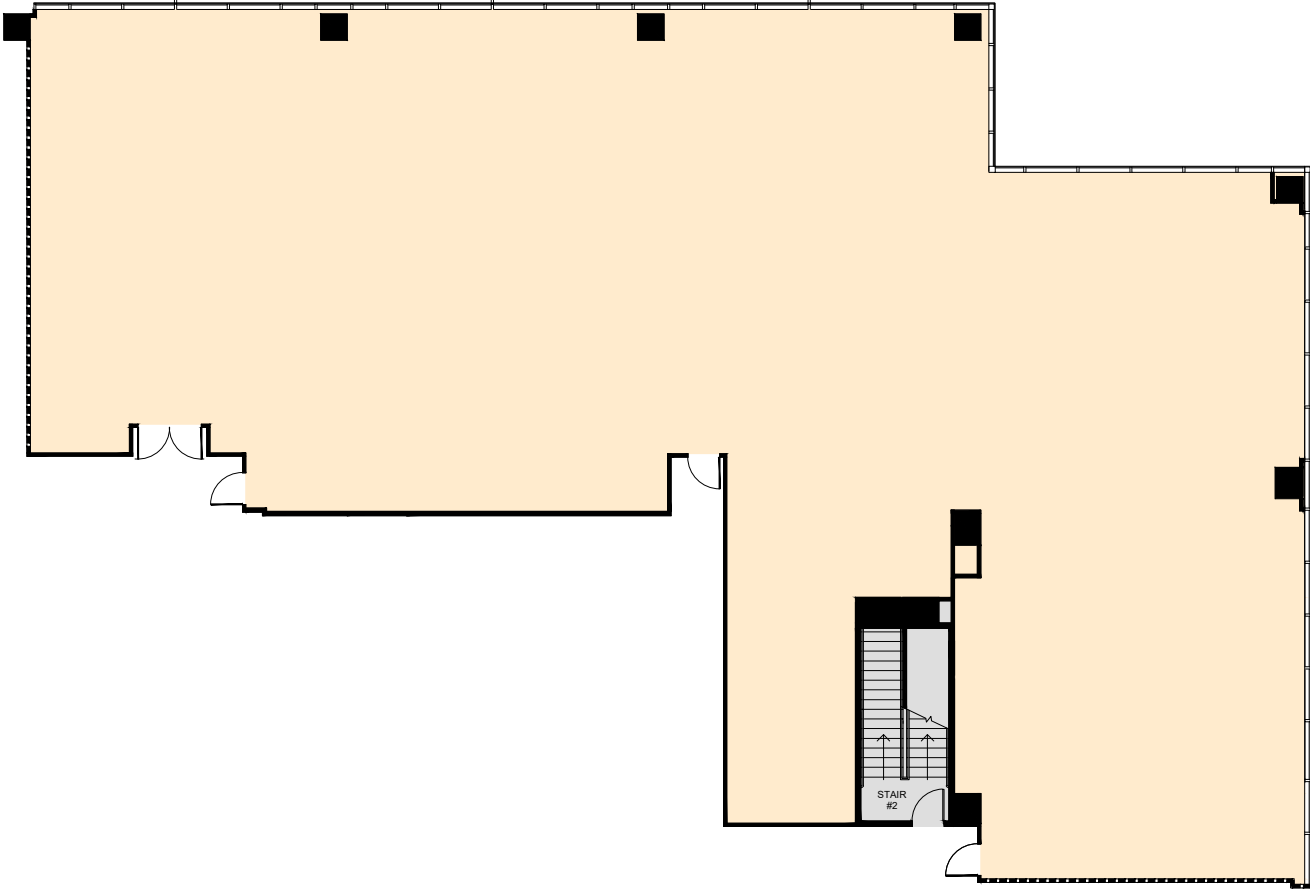

GranitePark2

VIRTUAL TOUR

SUITE 200

8,460 RSF

5700 GRANITE PARKWAY
PLANO, TX 75024
GRANITEPARK2.COM

Granite
www.graniteprop.com