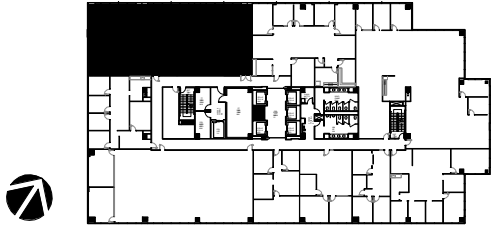

GranitePark2

SUITE 330

4,987 SF

5700 GRANITE PARKWAY
PLANO, TX 75024
GRANITEPARK2.COM

Granite
www.graniteprop.com