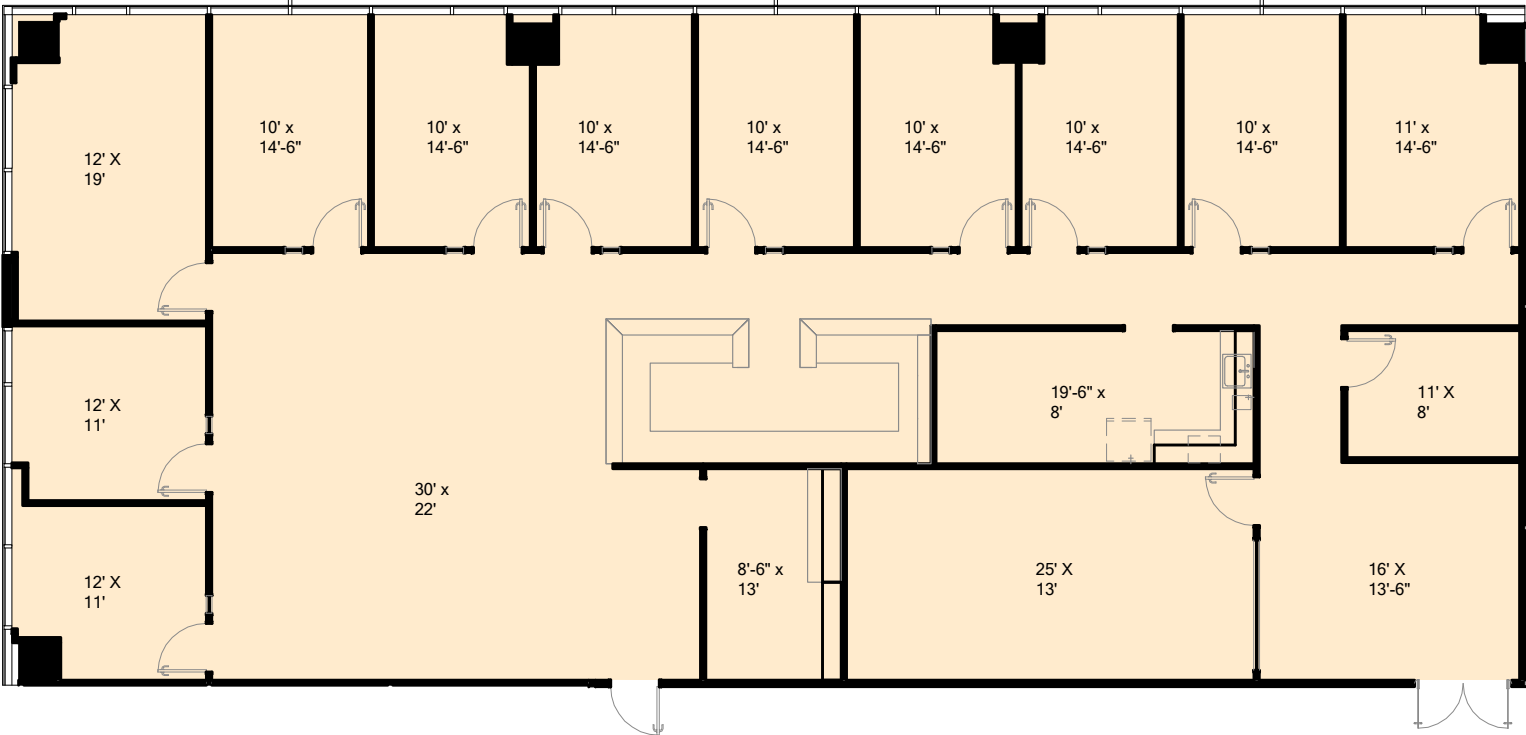

GranitePark2

SUITE 330

4,987 SF

5700 GRANITE PARKWAY
PLANO, TX 75024
GRANITEPARK2.COM

Granite
www.graniteprop.com