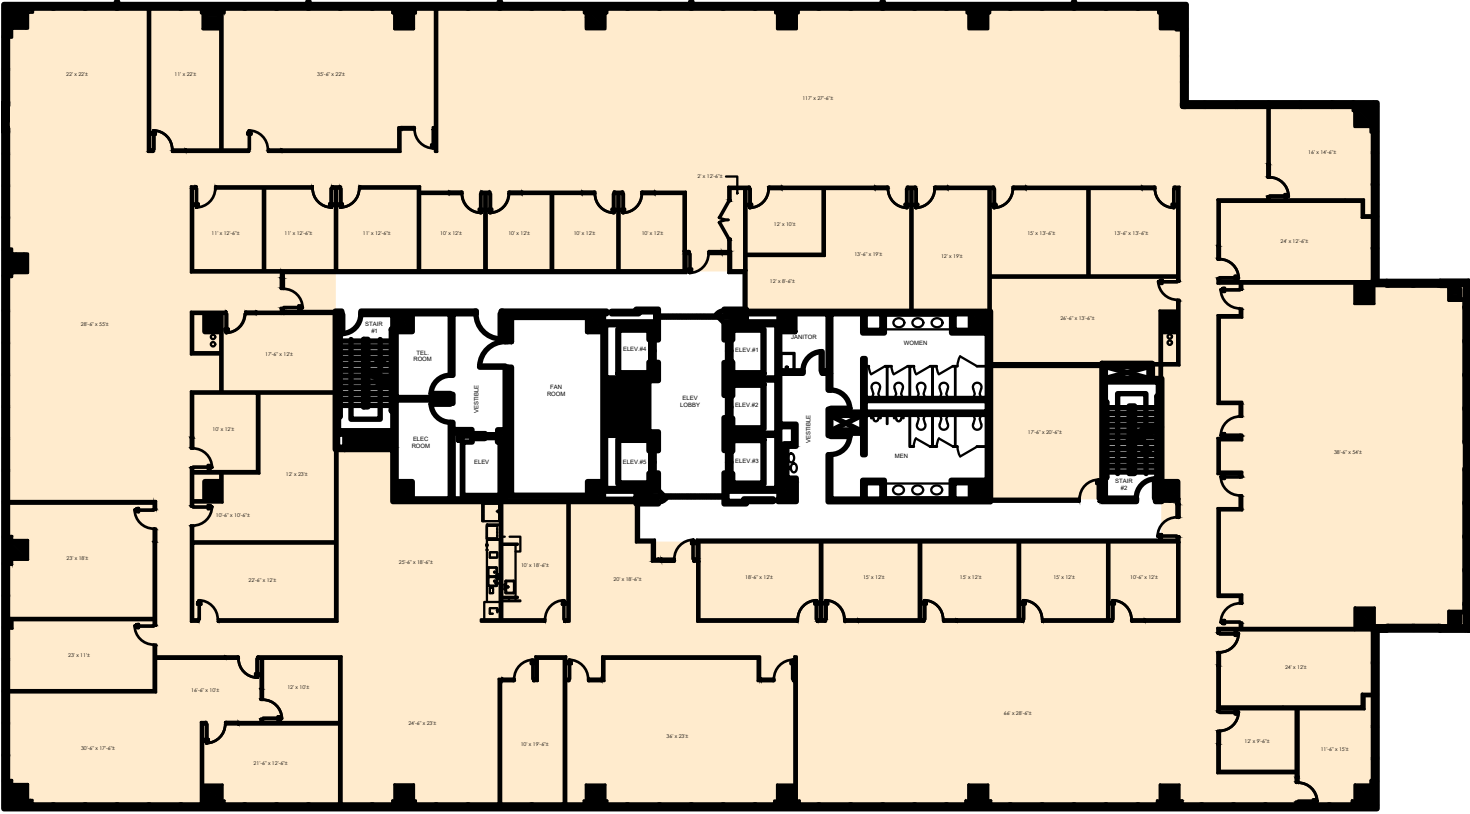

## SUITE 1000

27,664 RSF

5700 GRANITE PARKWAY  
PLANO, TX 75024  
GRANITEPARK2.COM

**Granite**  
www.graniteprop.com