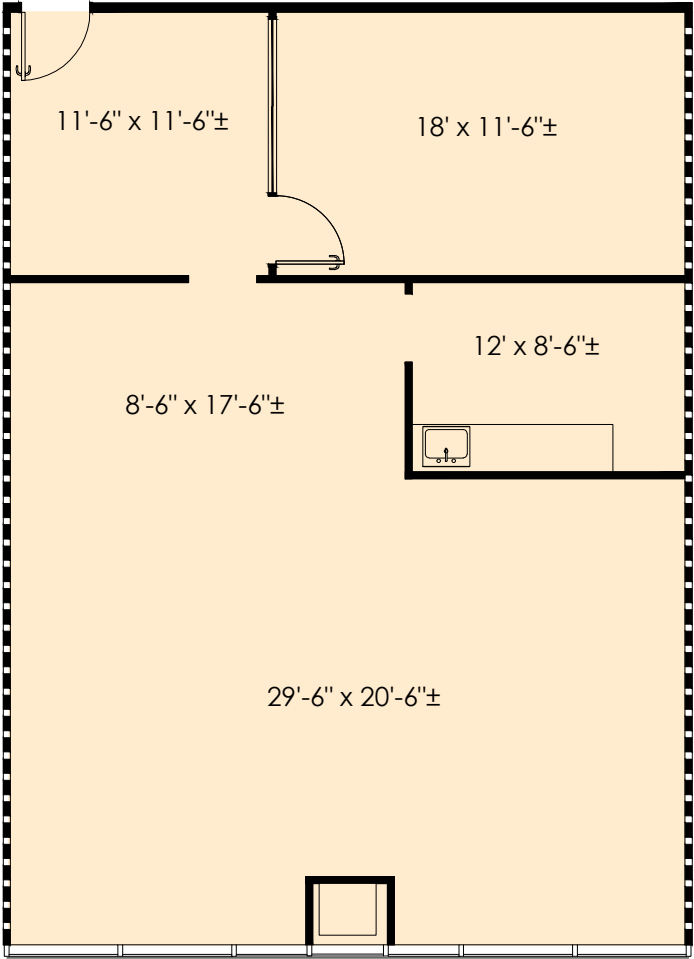

## SUITE 402

1,609 RSF

5700 GRANITE PARKWAY  
PLANO, TX 75024  
GRANITEPARK2.COM

**Granite**  
www.graniteprop.com