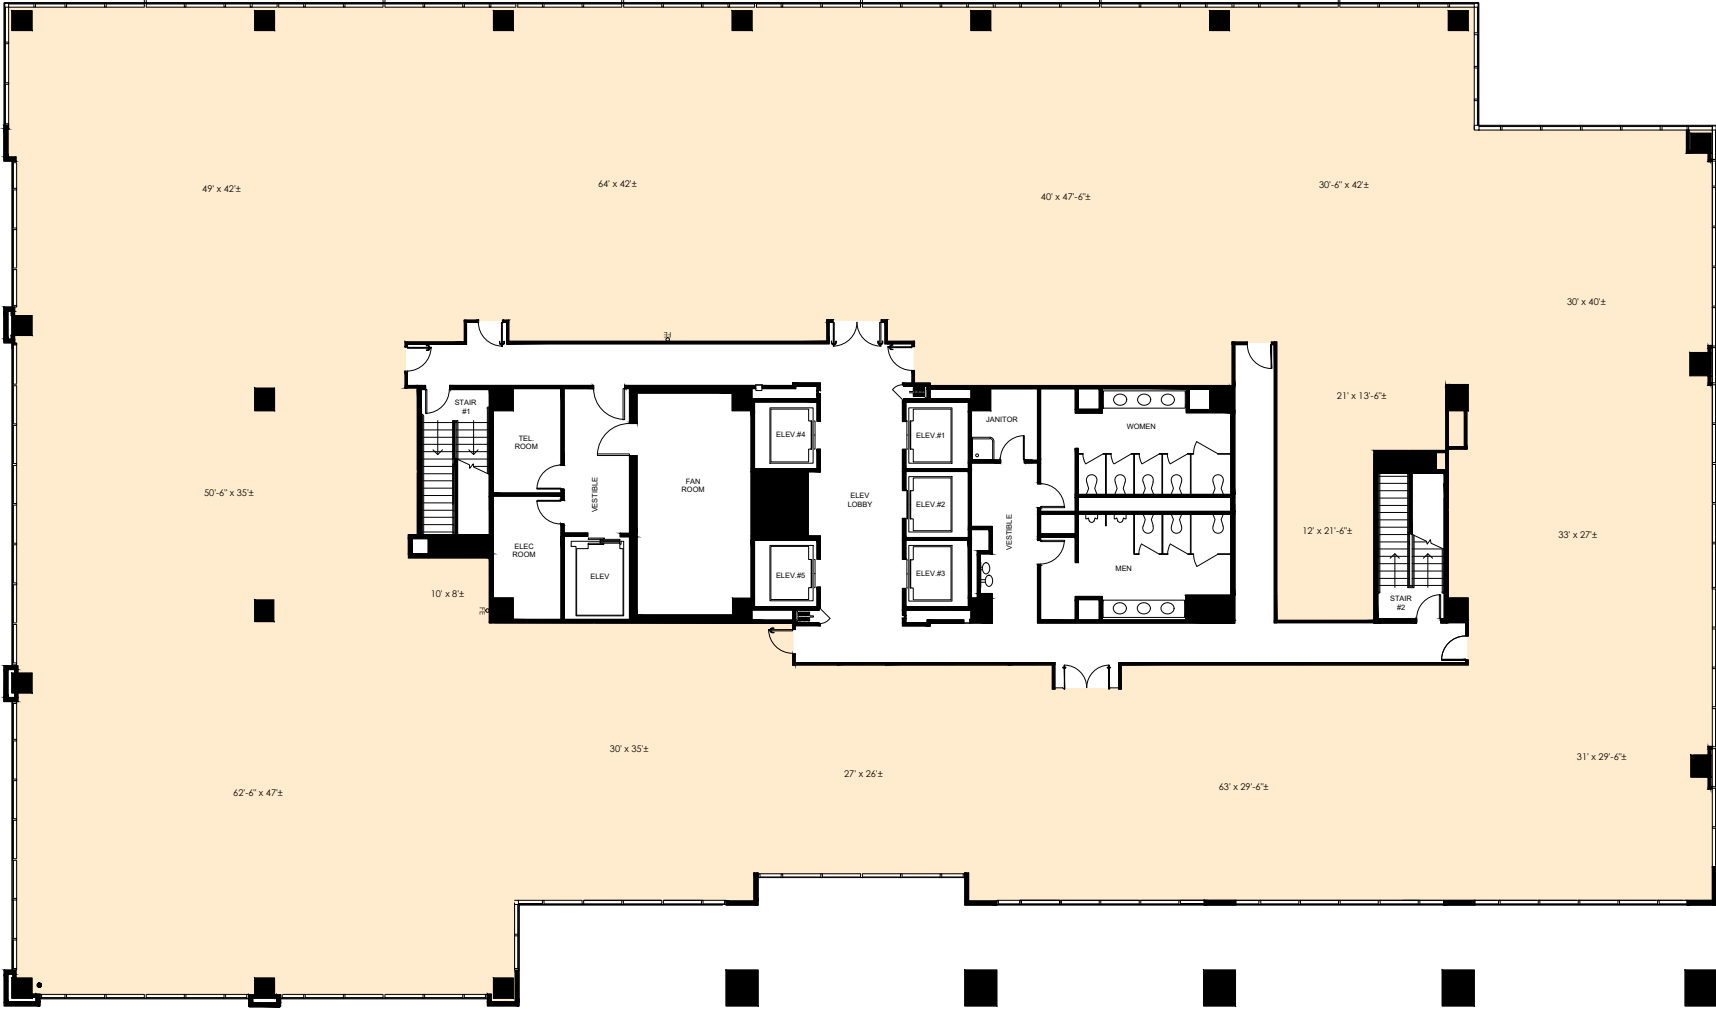

GranitePark2

VIRTUAL TOUR

SUITE 200

24,588 RSF

5700 GRANITE PARKWAY
PLANO, TX 75024
GRANITEPARK2.COM

Granite
www.graniteprop.com