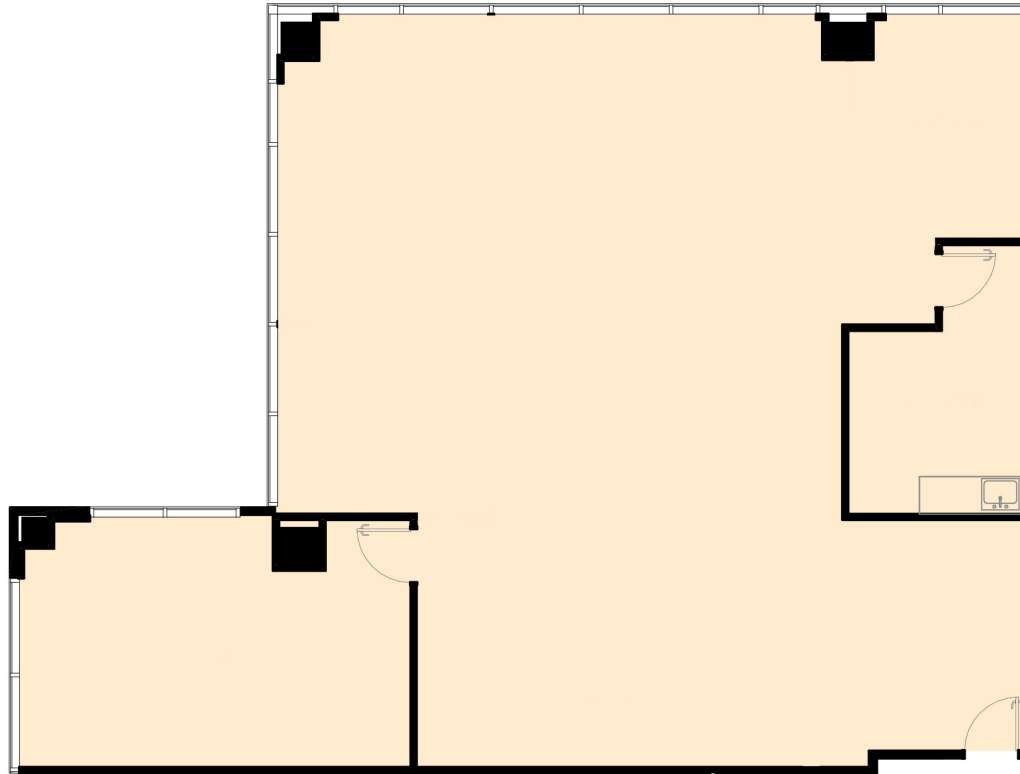

# GranitePark2

**SUITE 370**  
2,379 RSF

[CLICK HERE FOR VIRTUAL TOUR](#)

**5700 GRANITE PARKWAY**  
**PLANO, TX 75024**  
GRANITEPARK2.COM

**Granite**  
www.graniteprop.com