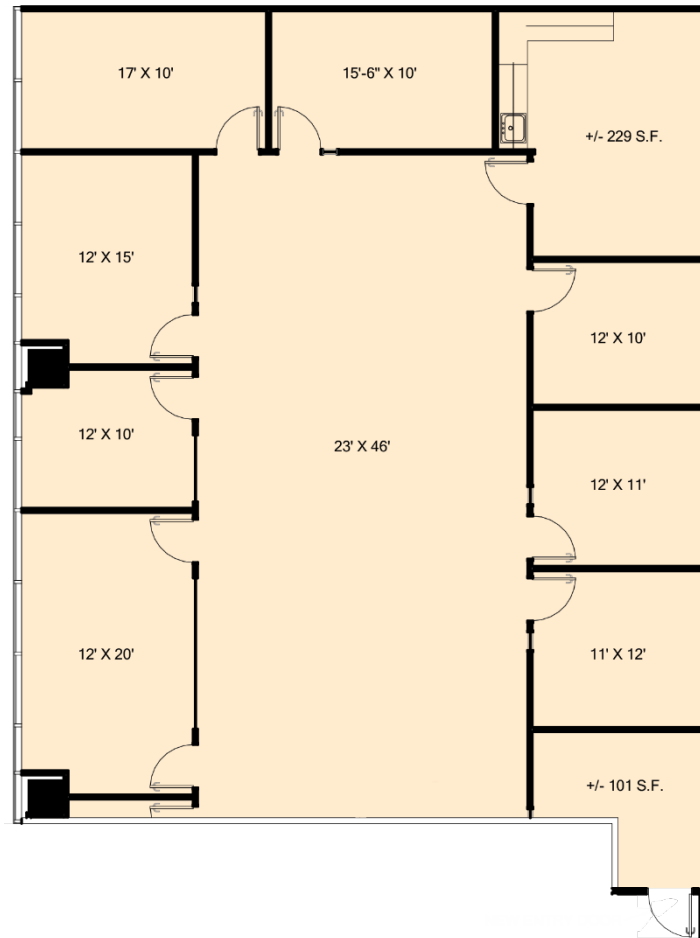

GranitePark2

SUITE 910
3,277 RSF

[CLICK HERE FOR VIRTUAL TOUR](#)

5700 GRANITE PARKWAY
PLANO, TX 75024
GRANITEPARK2.COM

Granite
www.graniteprop.com