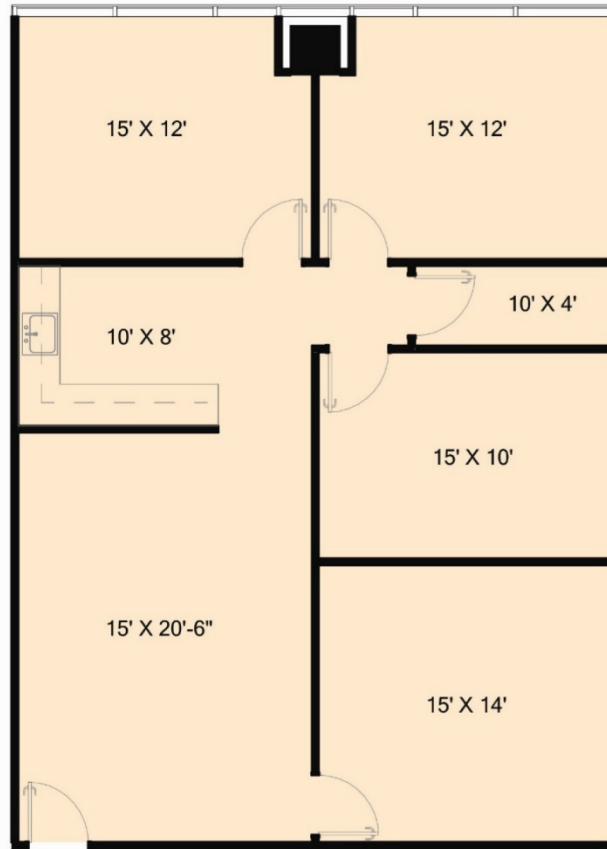

Suite 480
1,489 RSF

READY SUITES

CONDITION	Built Out
TERM	1-5 Years
OCCUPANCY	< 30 Days
ACCESS	24-Hour
FURNISHED	No
TELECOM	In 2 Weeks
AMENITIES	Full Access

[CLICK HERE FOR VIRTUAL TOUR](#)

5700 GRANITE PARKWAY
PLANO, TX 75024
GRANITEPARK2.COM