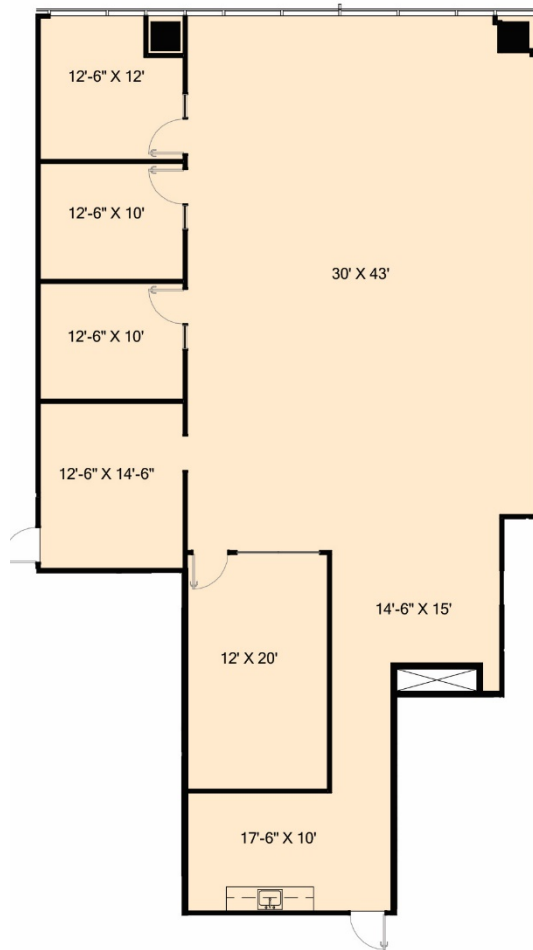

GranitePark2

SUITE 850
3,354 RSF

[CLICK HERE FOR VIRTUAL TOUR](#)

5700 GRANITE PARKWAY
PLANO, TX 75024
GRANITEPARK2.COM

Granite
www.graniteprop.com