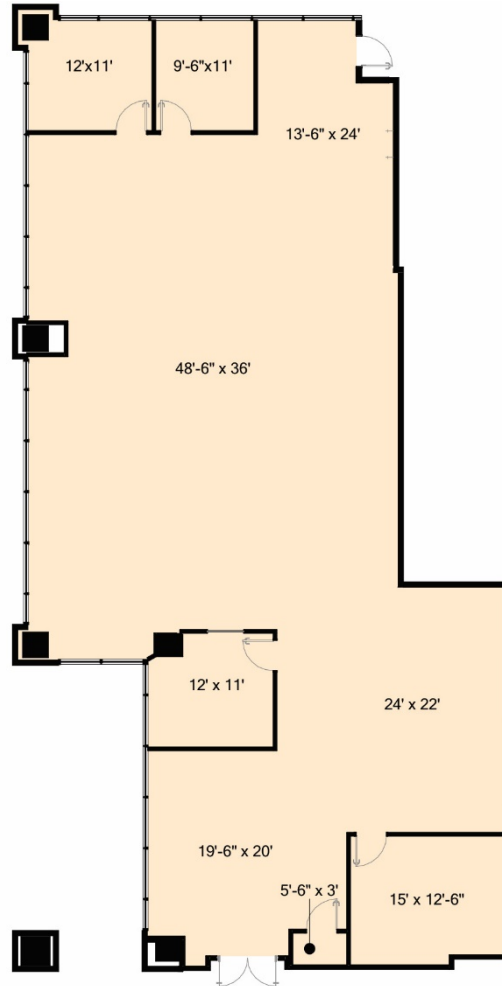

GranitePark2

SUITE 100
3,791 RSF

[CLICK HERE FOR VIRTUAL TOUR](#)

5700 GRANITE PARKWAY
PLANO, TX 75024
GRANITEPARK2.COM

Granite
www.graniteprop.com